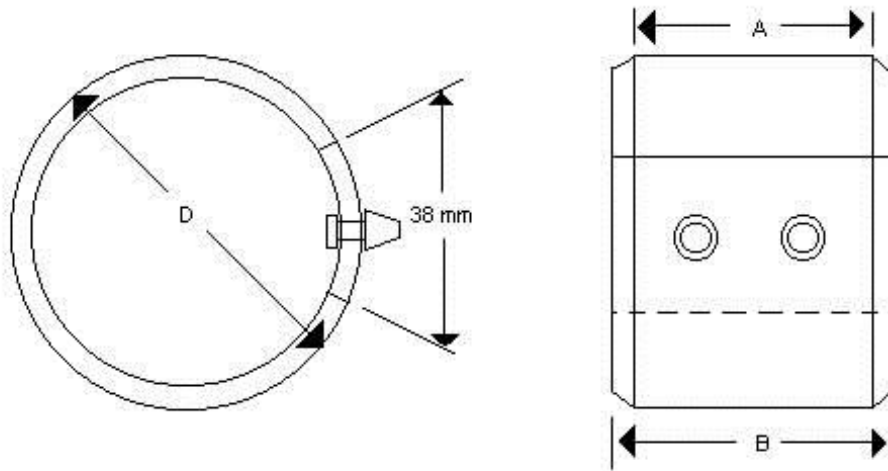

HOLSCOT FEP FLANGE SHIELDS

DATA SHEET TO SUIT ASA 150 FLANGES

NOMINAL PIPE SIZE		A		B		D	
INCHES	MM	INCHES	MM	INCHES	MM	INCHES	MM
1/2"	13 mm	1 1/2"	38 mm	2"	50 mm	3 1/2"	89 mm
3/4"	19 mm	1 3/4"	44 mm	2 1/4"	57 mm	3 7/8"	98 mm
1"	25 mm	1 3/4"	44 mm	2 1/4"	57 mm	4 1/4"	108 mm
1 1/4"	32 mm	2"	50 mm	2 1/2"	64 mm	4 5/8"	117 mm
1 1/2"	38 mm	2"	50 mm	2 1/2"	64 mm	5"	125 mm
2"	50 mm	2 1/8"	54 mm	2 5/8"	67 mm	6"	150 mm
2 1/2"	64 mm	2 1/2"	64 mm	3"	75 mm	7"	178 mm
3"	75 mm	2 1/2"	64 mm	3"	75 mm	7 1/2"	190 mm
3 1/2"	89 mm	2 5/8"	67 mm	3 1/4"	83 mm	8 1/2"	216 mm
4"	100 mm	2 5/8"	67 mm	3 1/4"	83 mm	9"	225 mm
6"	150 mm	3 1/4"	83 mm	4"	100 mm	11"	279 mm
8"	200 mm	3 1/4"	83 mm	4 3/4"	121 mm	13 1/2"	343 mm
10"	254 mm	3 3/4"	95 mm	4 3/4"	121 mm	16"	406 mm
12"	305 mm	4 1/8"	105 mm	5 1/8"	130 mm	19"	483 mm

Also Available: Custom Sizes Coloured Inserts